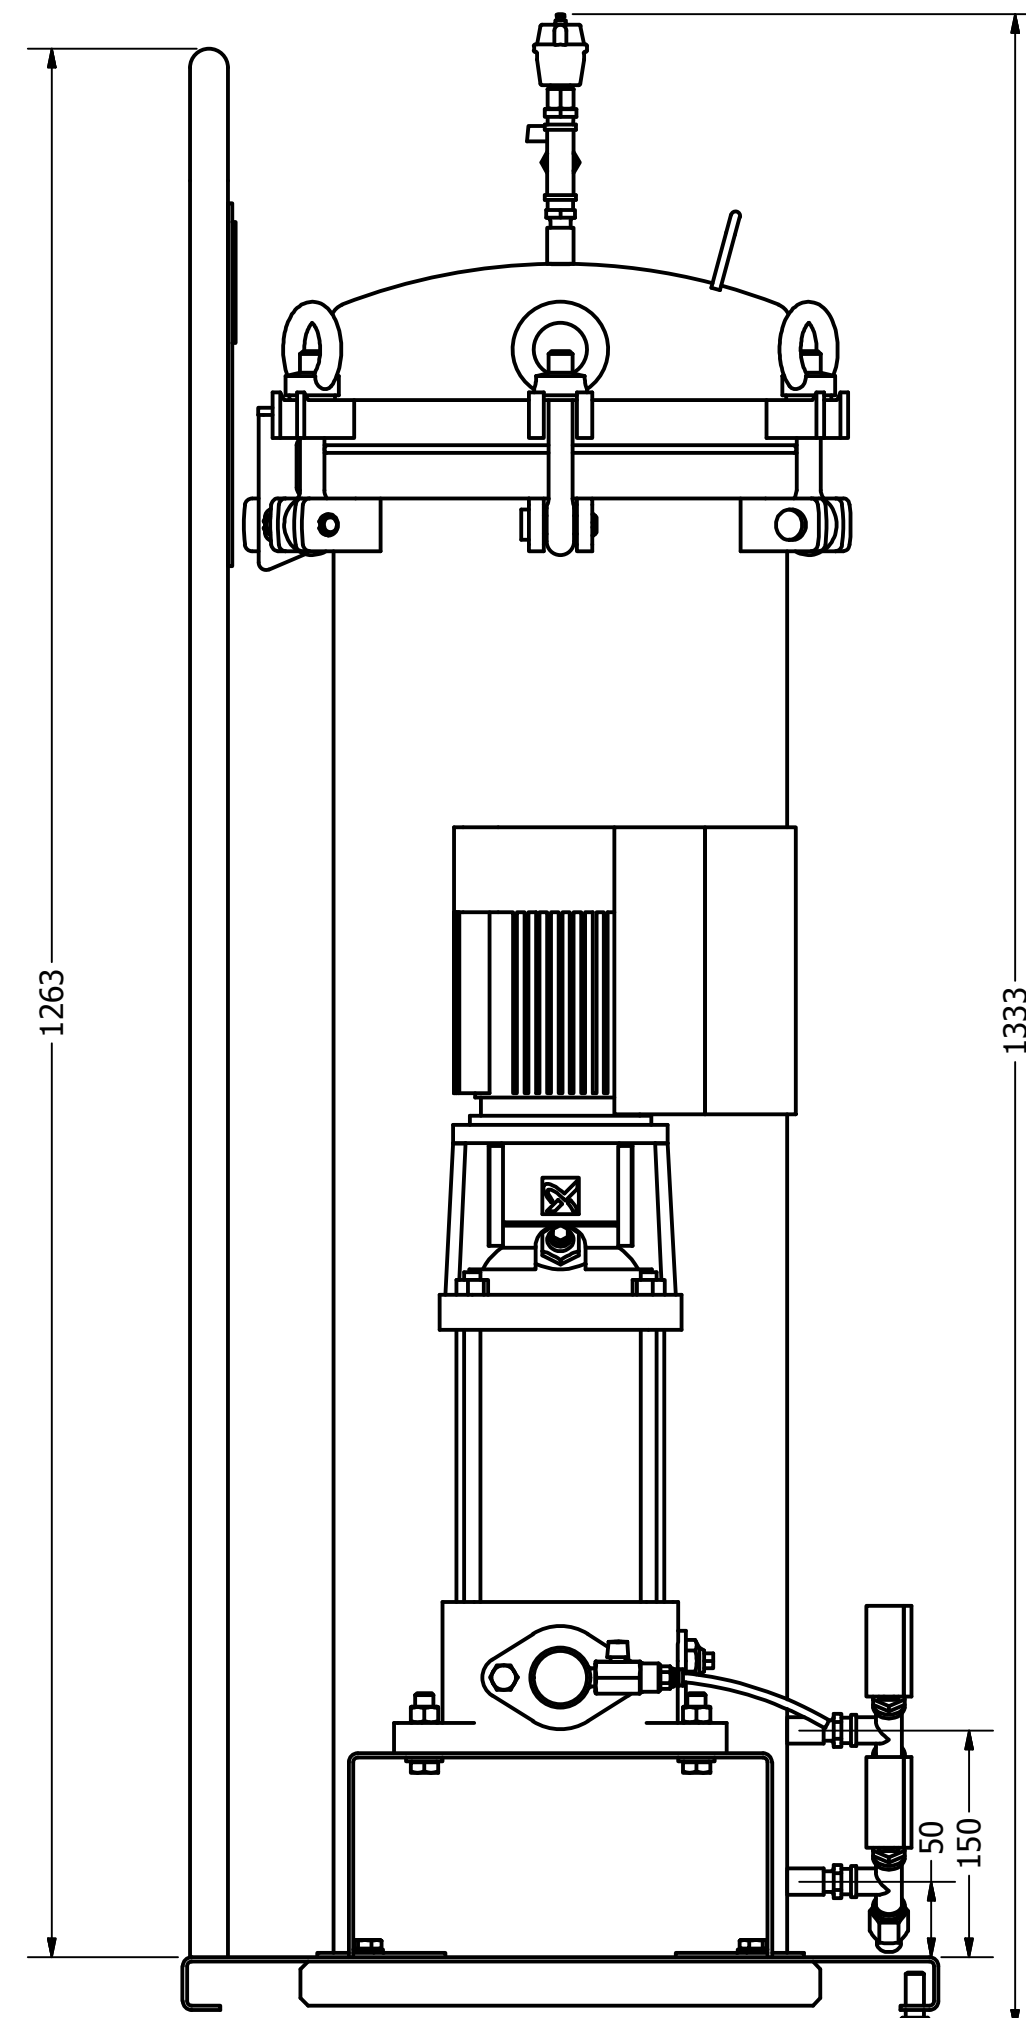

8 7 6 5 4 3 2 1

DRAWN Trond-Atle	4/11/2017	TITLE NIPROX 12-ELEMENT DIMENSION SKETCH	
CHECKED		SIZE D	DWG NO Ny 12-elements
QA		SCALE 0,2 : 1	REV
MFG		SHEET 1 OF 1	
APPROVED			

8 7 6 5 4 3 2 1