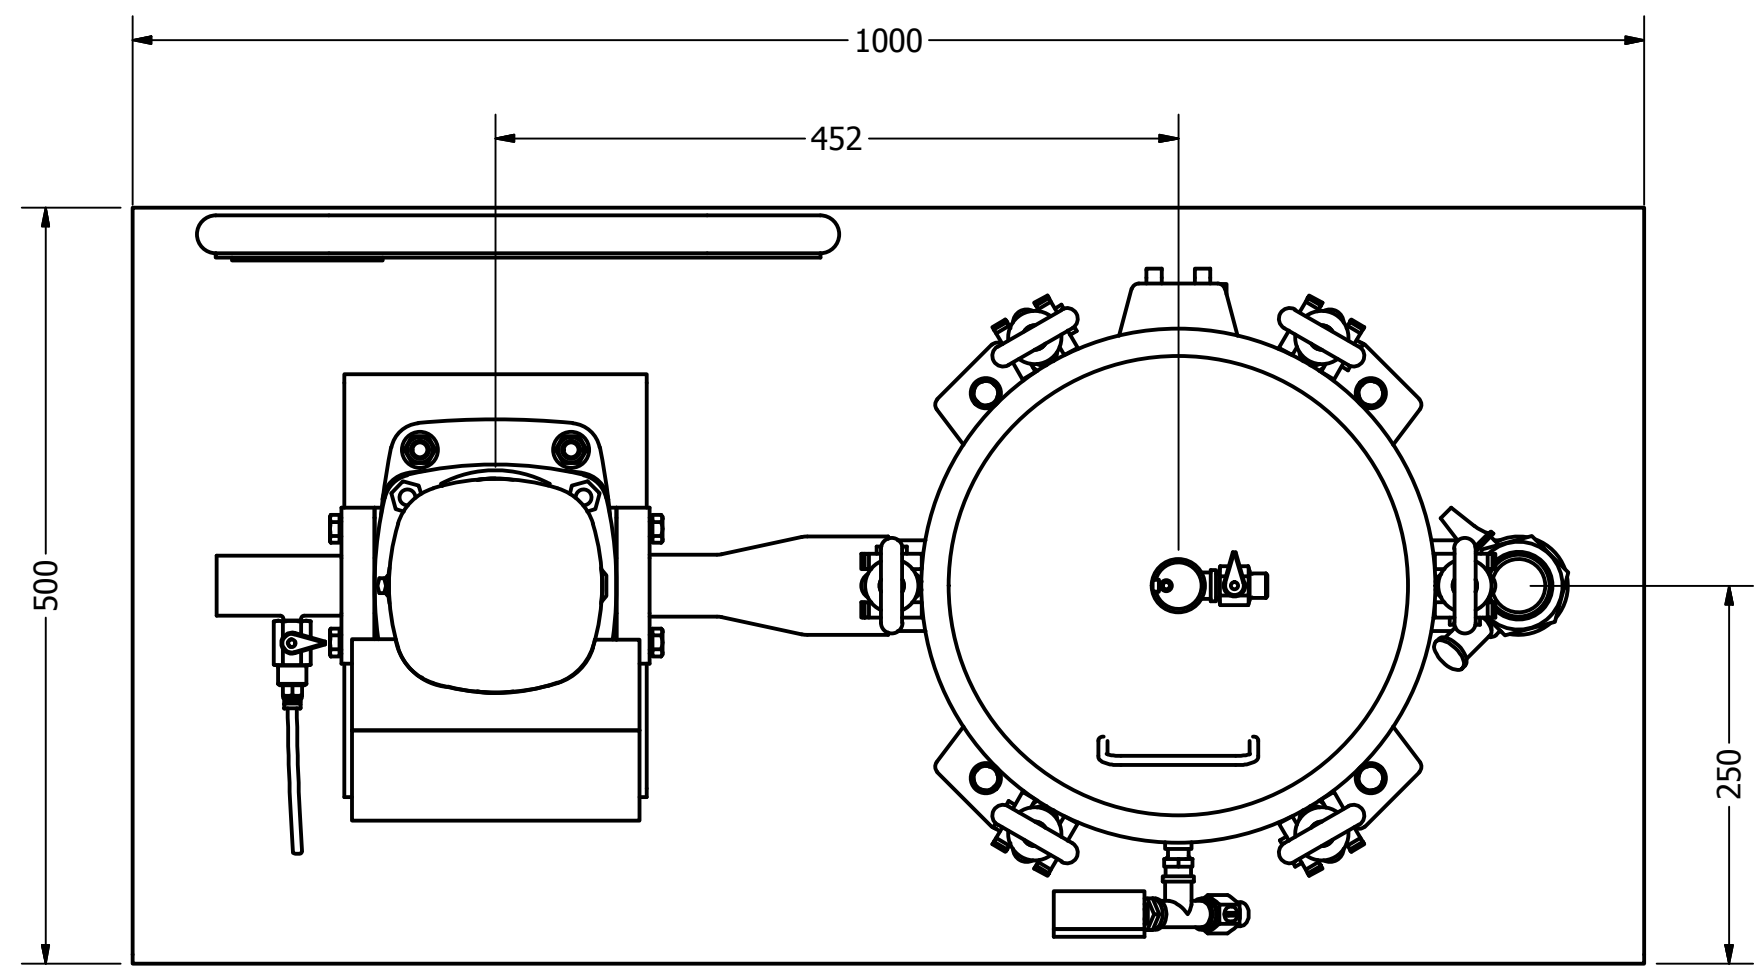

8 7 6 5 4 3 2 1

DRAWN Trond-Atle	4/11/2017	TITLE NIPROX 12-ELEMENT DIMENSION SKETCH	
CHECKED		SIZE D	DWG NO Ny 12-elements
QA		SCALE 0,2 : 1	REV
MFG		SHEET 1 OF 1	
APPROVED			

8 7 6 5 4 3 2 1