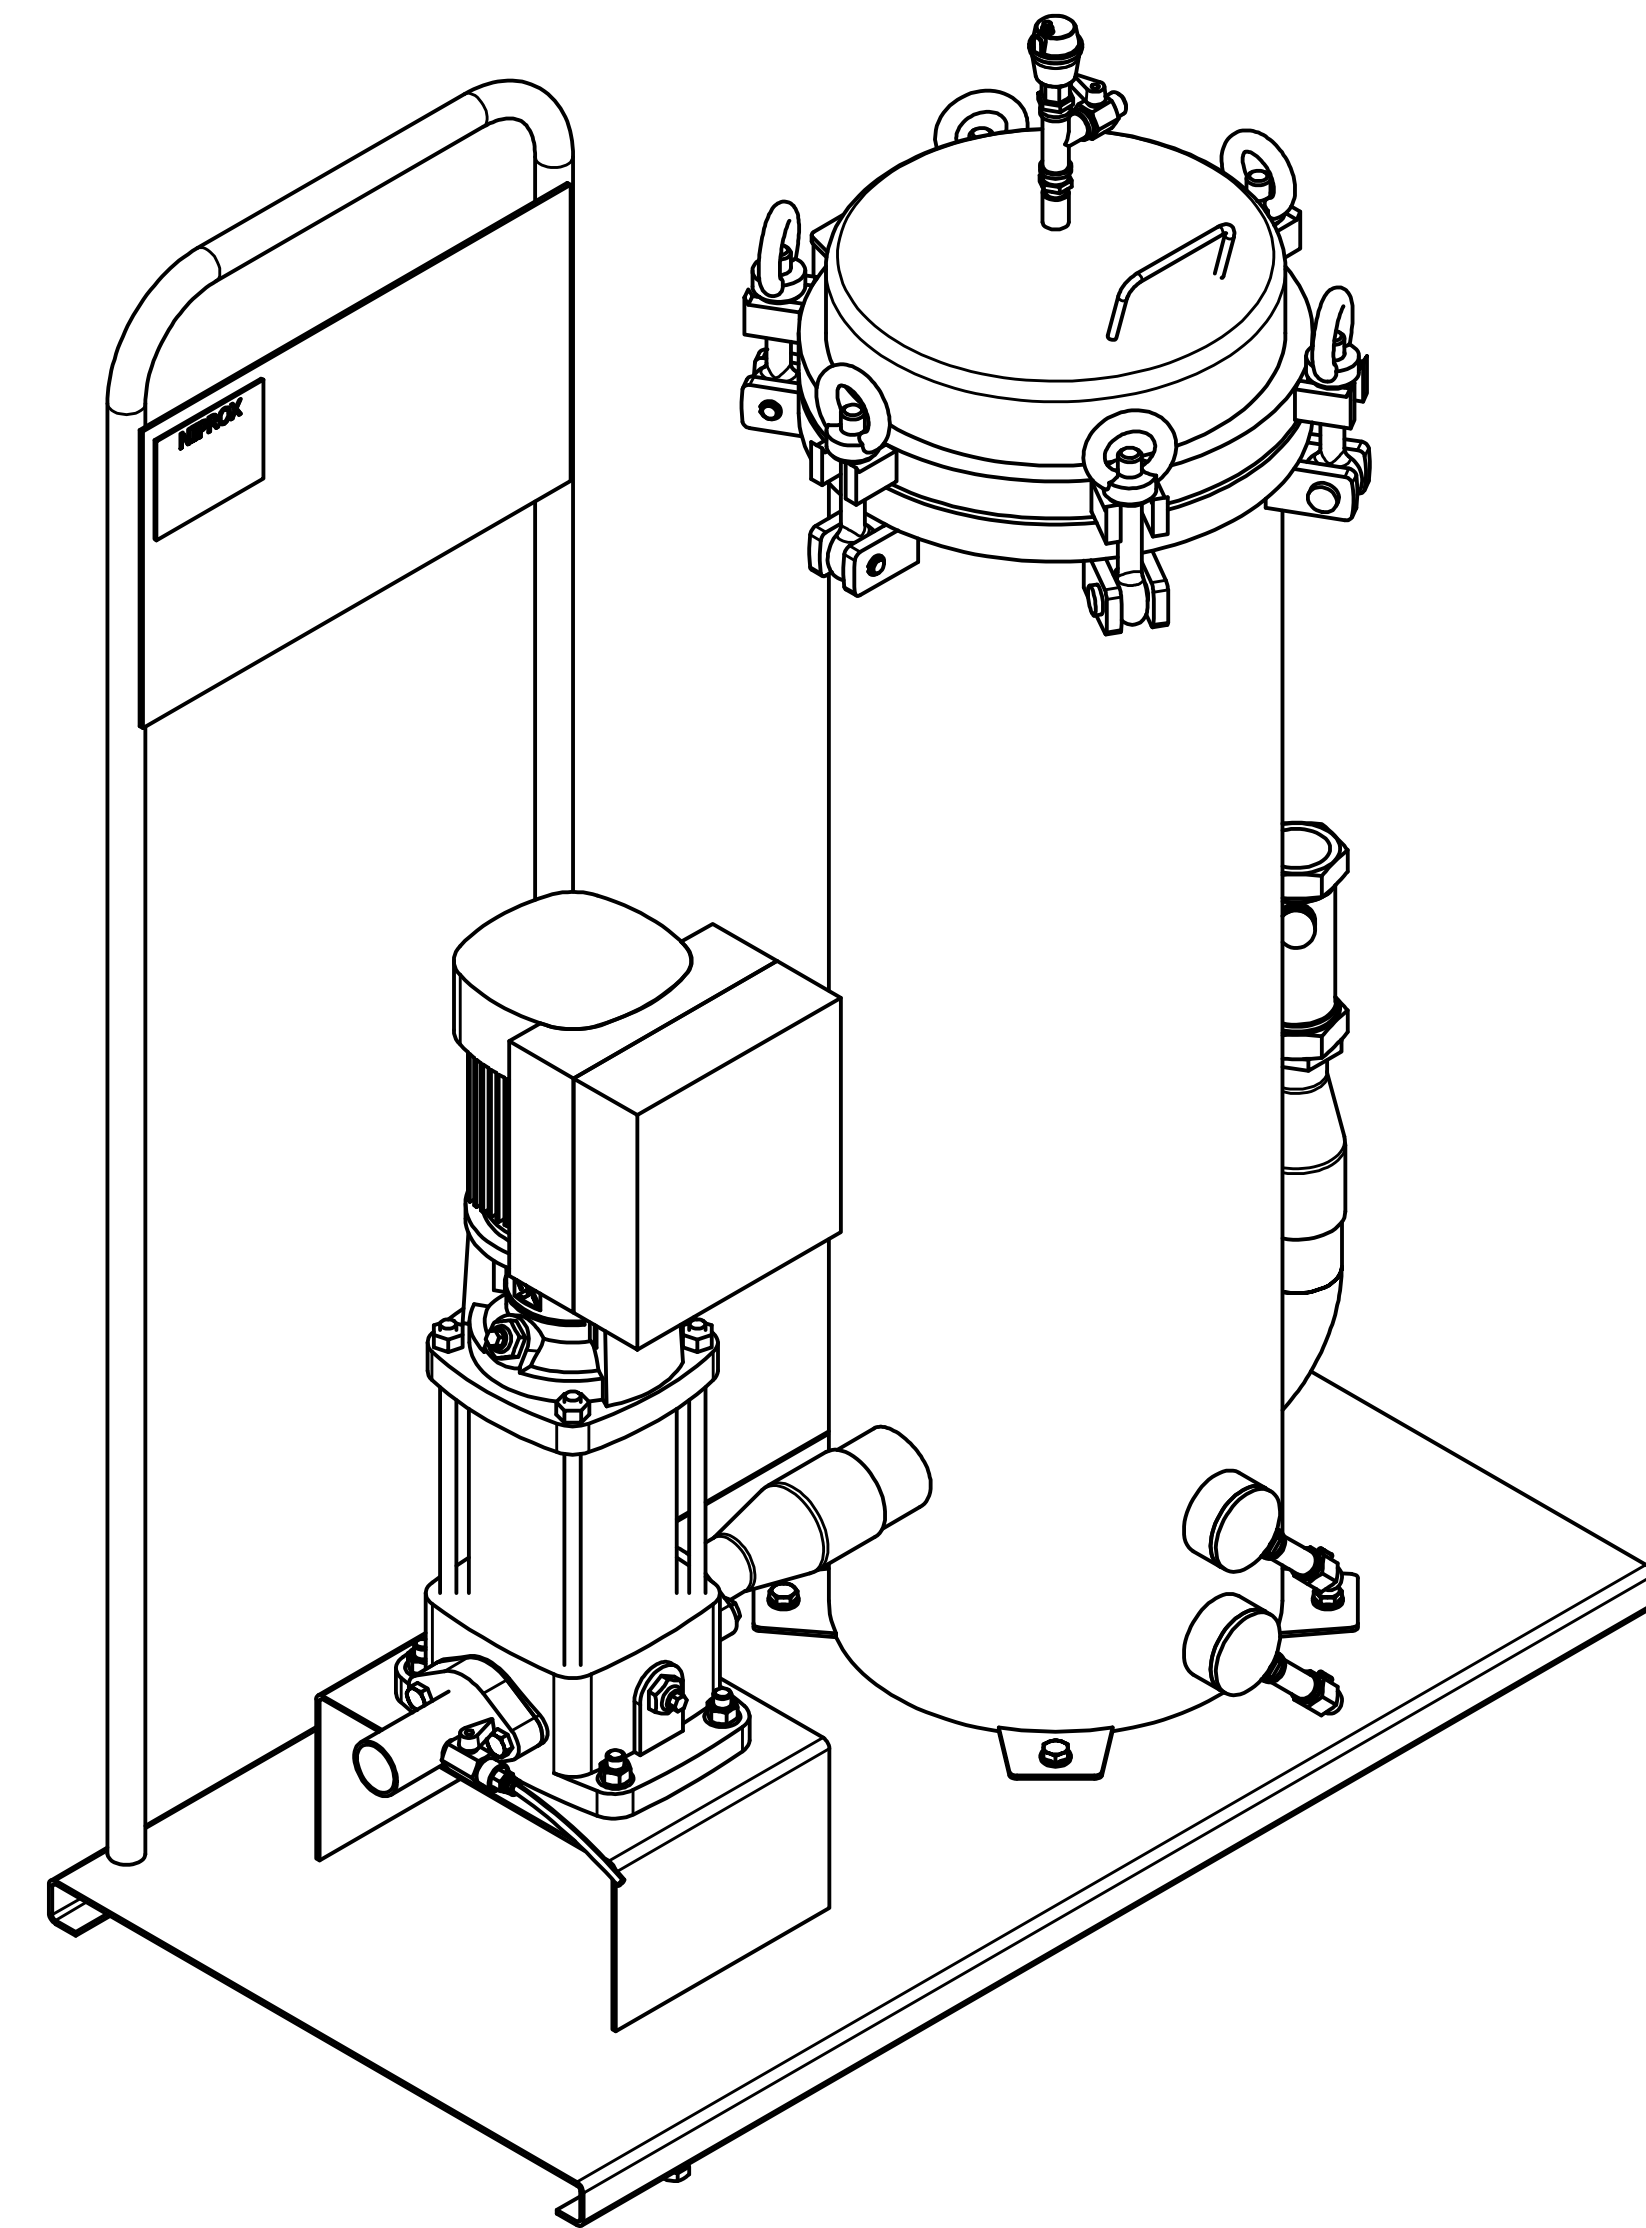

8 7 6 5 4 3 2 1

DRAWN Trond-Atle	4/11/2017	TITLE NIPROX 12-ELEMENT DIMENSION SKETCH	
CHECKED		SIZE D	DWG NO Ny 12-elements
QA		SCALE 0,2 : 1	REV
MFG		SHEET 1 OF 1	
APPROVED			

8 7 6 5 4 3 2 1