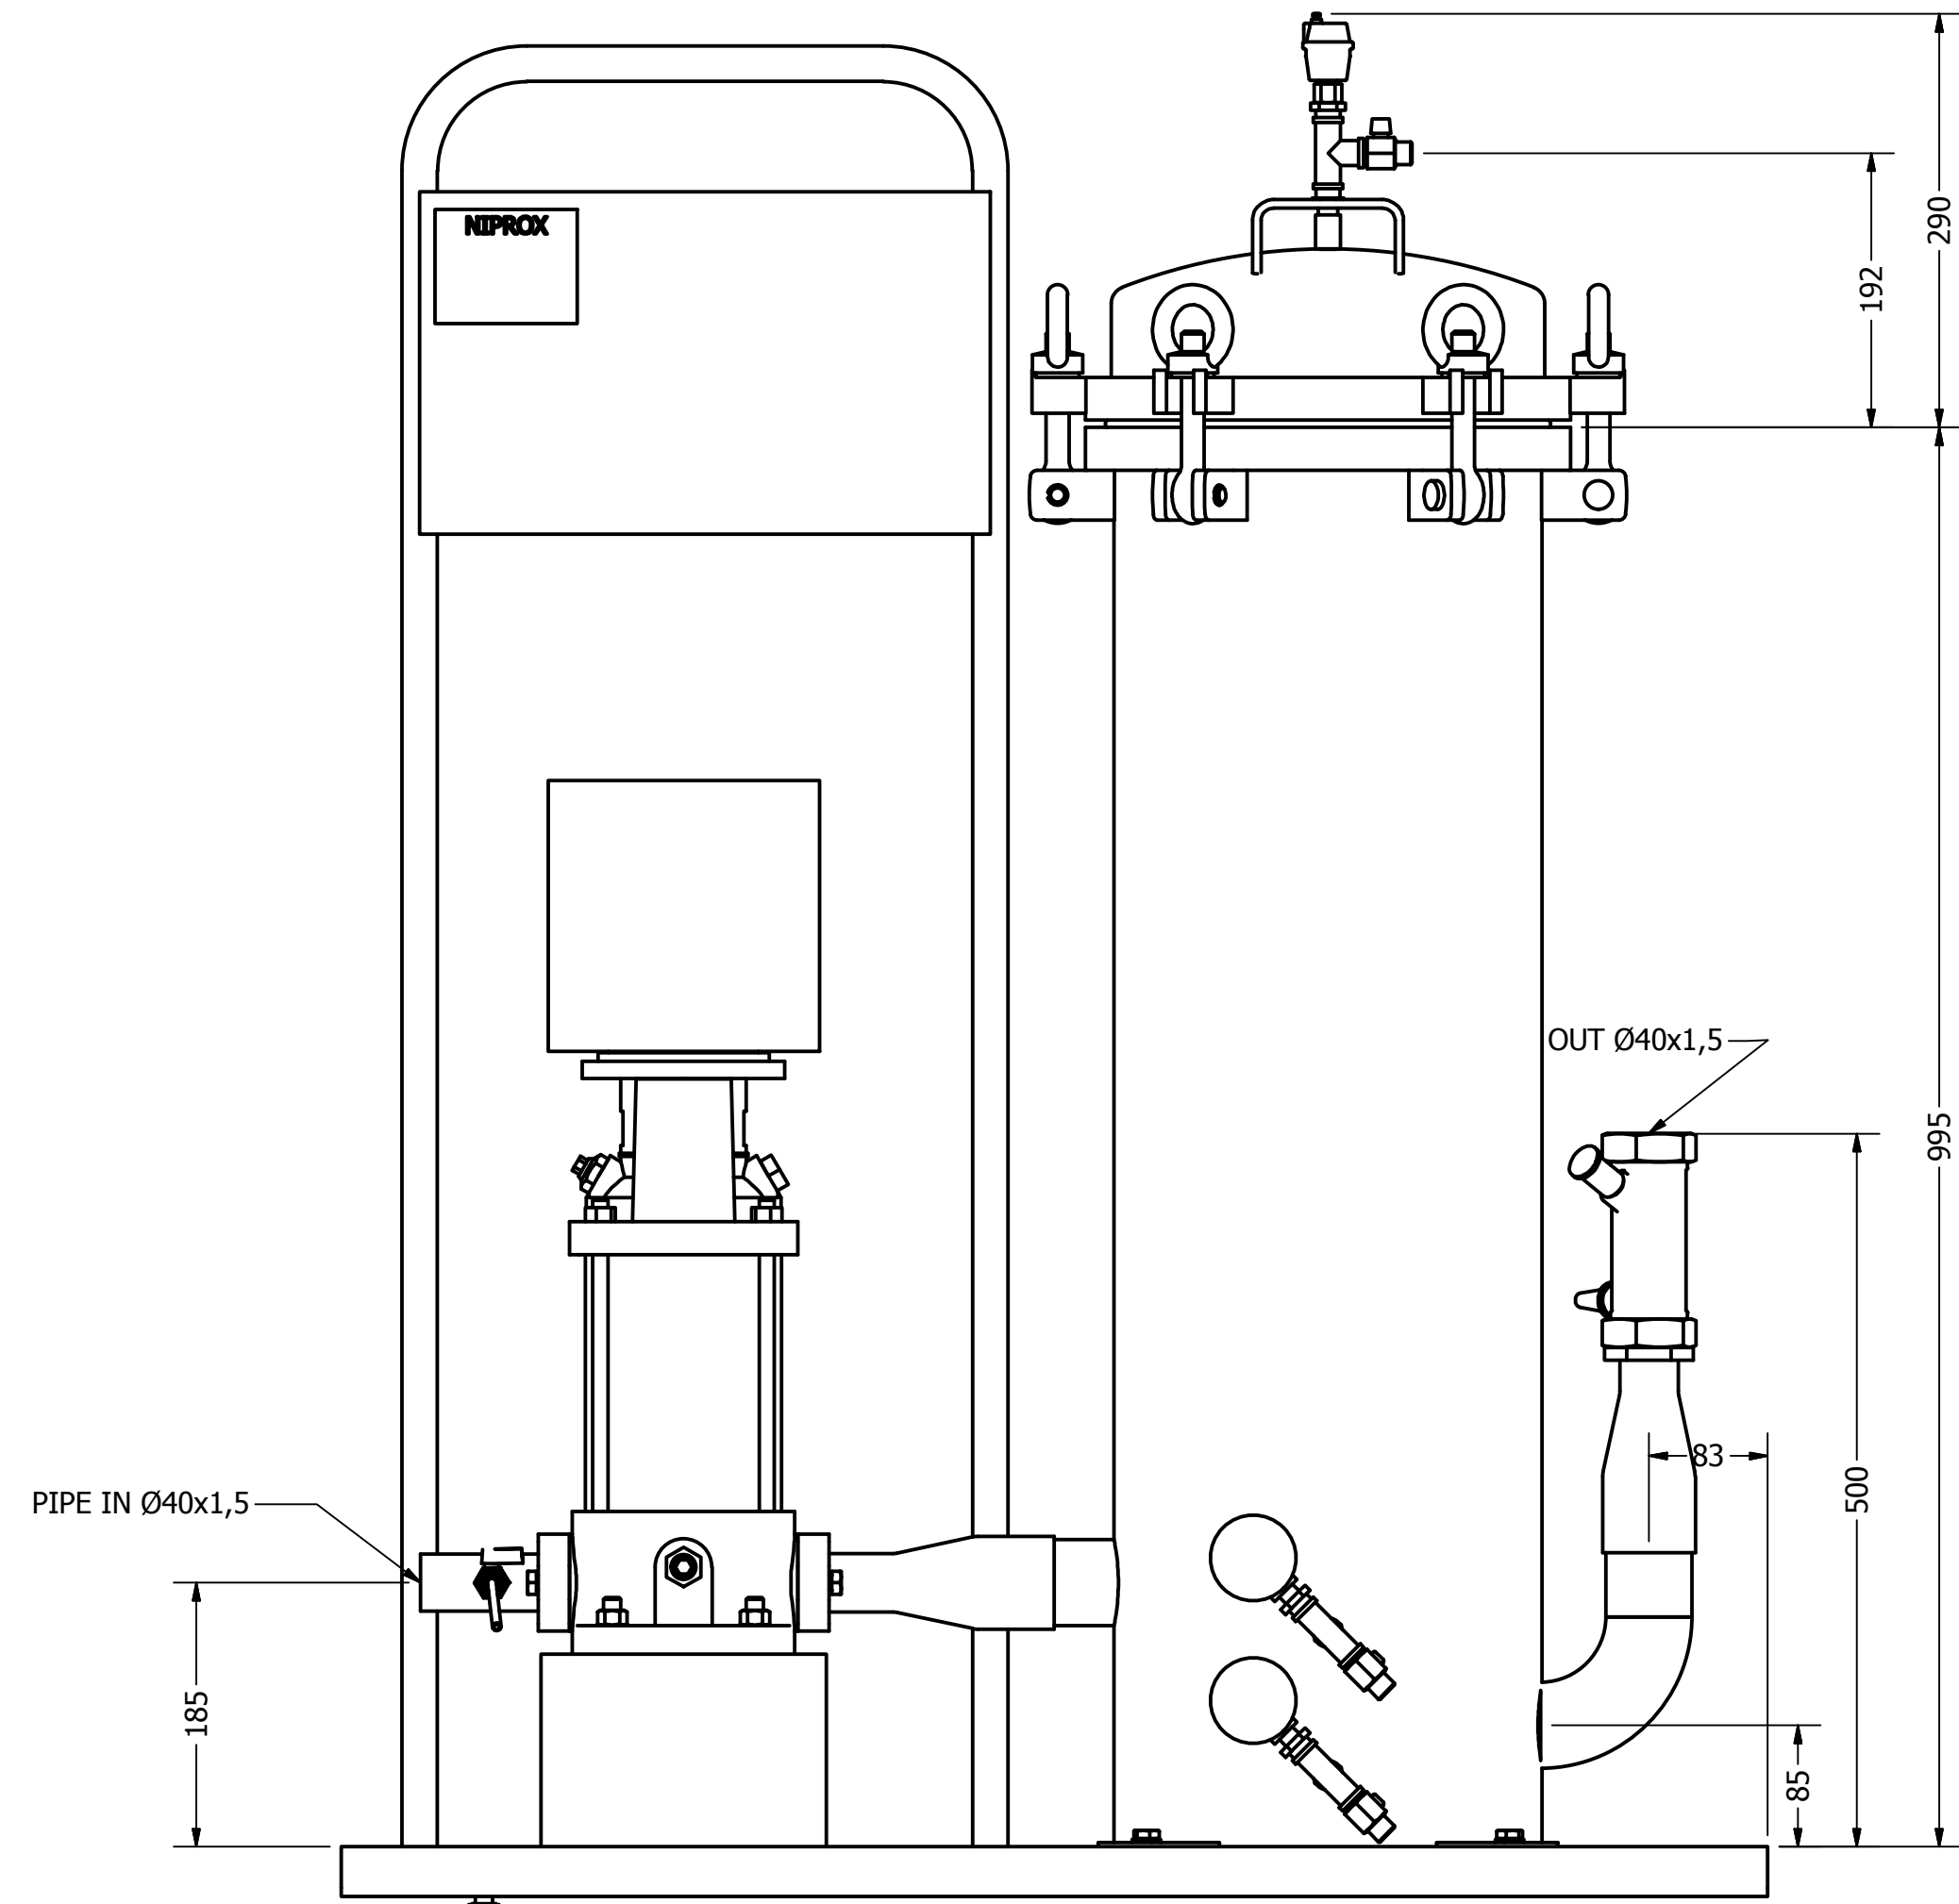

8 7 6 5 4 3 2 1

DRAWN Trond-Atle	4/11/2017	TITLE NIPROX 12-ELEMENT DIMENSION SKETCH	
CHECKED		SIZE D	DWG NO Ny 12-elements
QA		SCALE 0,2 : 1	REV
MFG		SHEET 1 OF 1	
APPROVED			

8 7 6 5 4 3 2 1